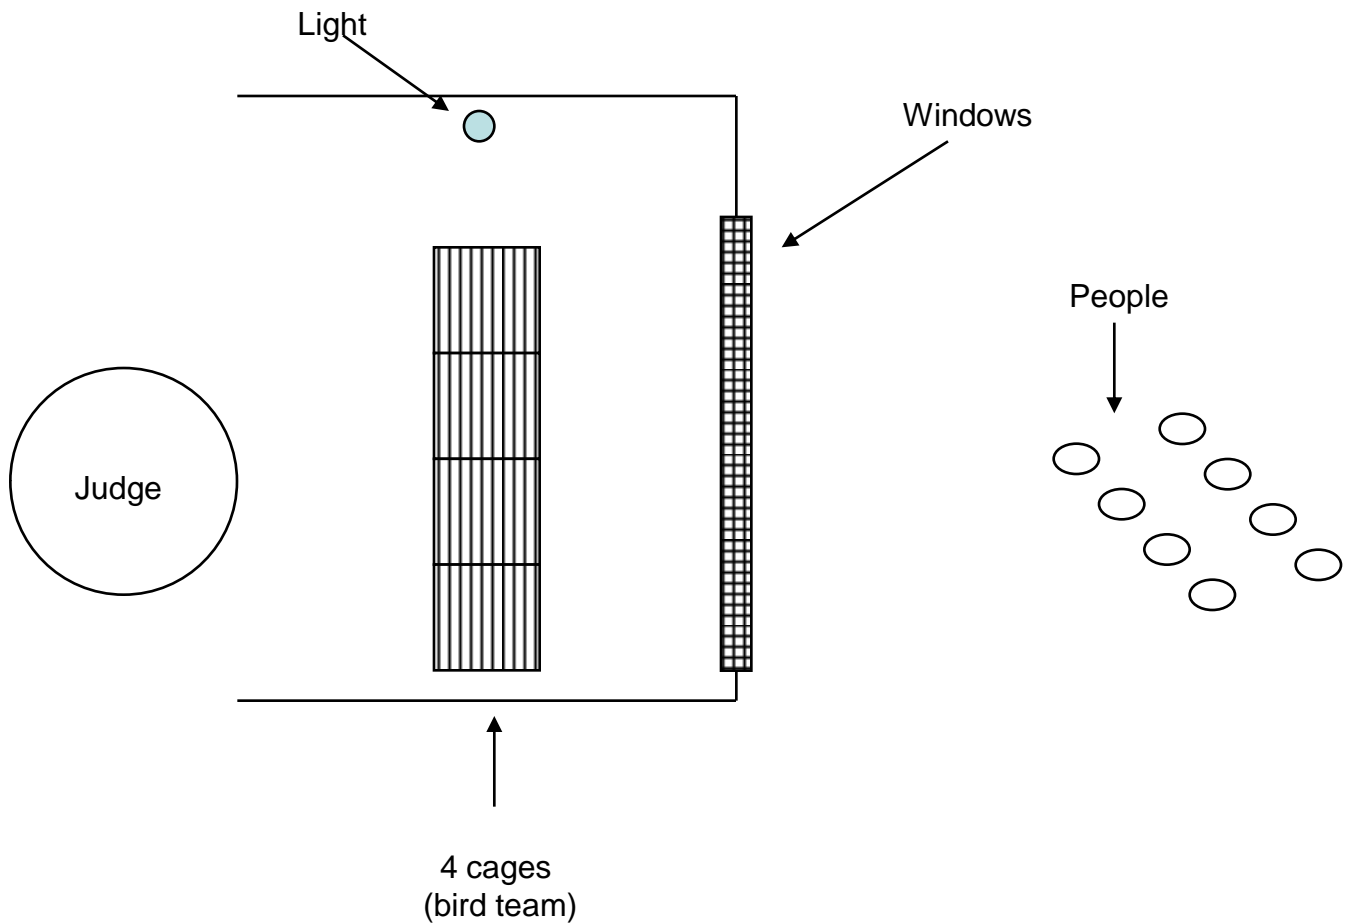

JUDGEMENT CABINET (DRAFT)

General view

CABINET SECTION

Windows mesures: depend on the cabinet. The only objective is to see the ALL THE BIRDS from the outside (people in the room) without disturbing the birds. It is normaly made on a mosquito net or similar.

Judge: situated at aprox. 1.5 m from the bird cages

People: situated at a minimun distance of 1.5-2 m from the cabinet windows

Light: it must be at aprox. 40 cm from the upper cage