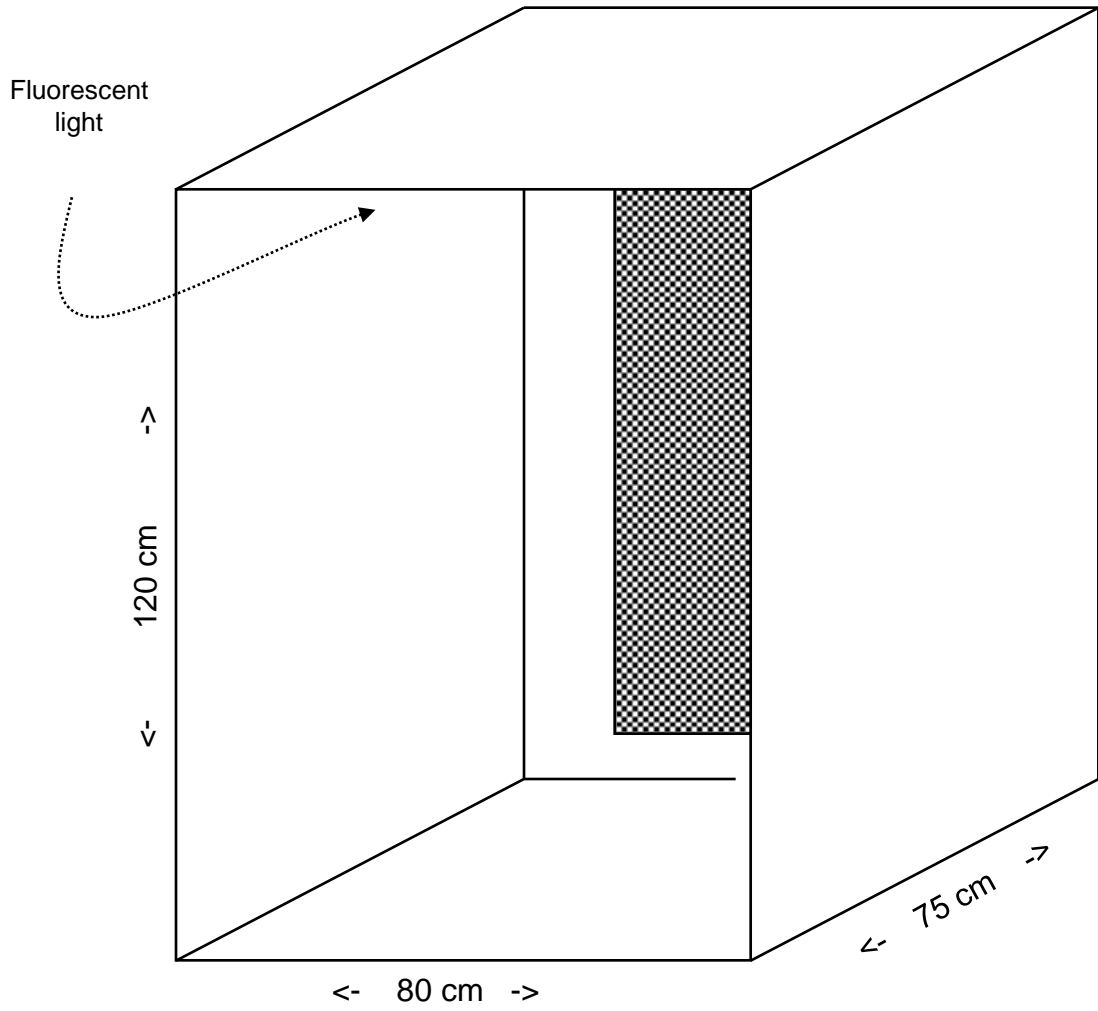

JUDGEMENT CABINET (DRAFT)

General view

CABINET SECTION

Windows mesures: depend on the cabinet. The only objective is to see the ALL THE BIRDS from the outside (people in the room) without disturbing the birds. It is normaly made on a mosquito net or similar.

Judge: situated at aprox. 1.5 m from the bird cages

People: situated at a minimun distance of 1.5-2 m from the cabinet windows

Light: it must be at aprox. 40 cm from the upper cage